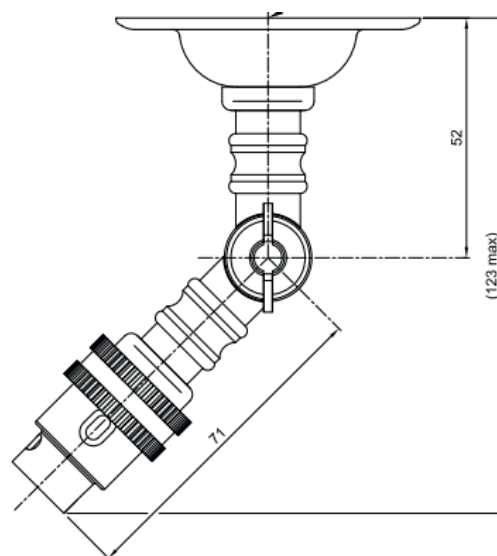

Name **LILLEY SPOT - LED**
 Number **N032**
 Collection **NAUTIC**

TEKNA

General

Location Indoor
 Main material Brass
 IP rating IP20
 Class .
 Bathroom zone Zone 3
 Voltage 230V
 Driver Required Integrated
 Cable length (m) .
 Dimensions (mm/ W-H-D) 66-160-66
 Mounting method CEILING bracket
 Brut weight (kg) .
 Gross weight (kg) .
 Packing (mm / W-H-D) .
 Energy Efficiency % A

Lamp Included

Light source Spot
 Number of light sources 1
 Soket Type B15D
 Bulb shape AR70
 Max Lamp Length 48mm
 power consumption 7W
 Luminous Flux 380lm
 Colour Temp 2700K/3000K
 CRI 80
 Lifetime 35000
 Beam angle 40°