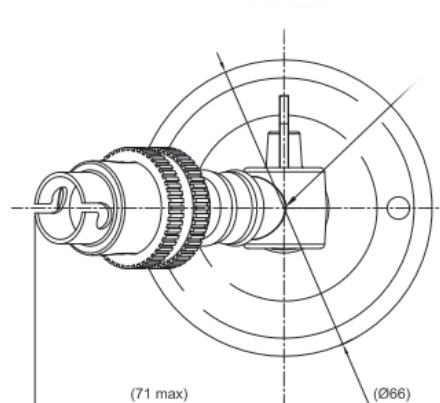

Finishes

- Dark Bronze
- Polished Chrome Plated Brass
- Brushed Nickel Plated Brass
- Polished Nickel Plated Brass