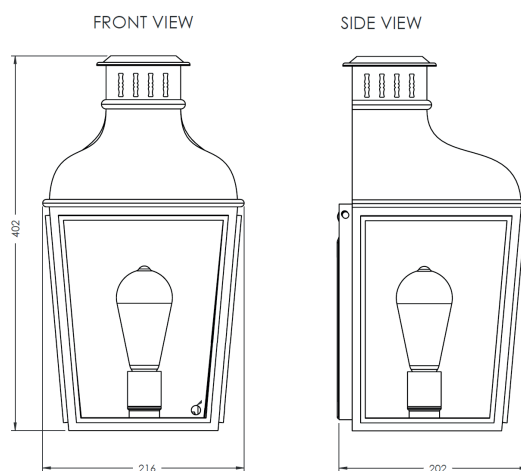

## General

Location Indoor/outdoor  
 Main material Brass/glass  
 IP rating IP44  
 Class I  
 Bathroom zone Zone 3  
 Voltage 220-240V  
 Driver Required No  
 Cable length ( m ) 0,15  
 Dimensions ( mm/ W-H-D ) 216-400-160  
 Mounting method Wall bracket  
 Brut weight (kg) 3  
 Gross weight (kg) 2,5  
 Packing (mm / W-H-D) 410x360x511  
 Energy Efficiency % 0,78

## Lamp

Included  
 Light source Caret squirrel cage  
 Number of light sources 1  
 Soket Type E27  
 Bulb shape ST64  
 Max Lamp Length 165 mm  
 power consumption 7,7W  
 Luminous Flux 350lm  
 Colour Temp 2300K  
 CRI >80  
 Lifetime 25000hrs.  
 Beam angle 360°