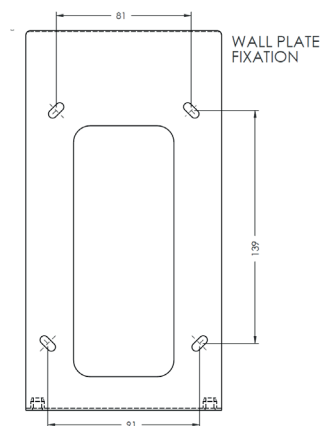

Electrical

Swiched No
Battery No
Dimmible Yes
Dimming Range See dimming list
Dimming method Phase dimming
Supply Frequency 50/60Hz
Driver/Ballast Voltage 220-240V
Efficacy A