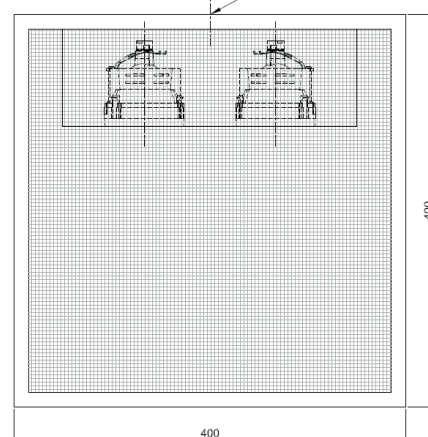

Lamp

Light source Sora retrofit led
Number of light sources 2
Soket Type GU10
Bulb shape MR16
Max Lamp Length 54,5
power consumption 7,5W / 9,5W
Luminous Flux 390lm / 465lm
Colour Temp 2700K / 3000K
CRI 95
Lifetime 35000
Beam angle 10° / 25° / 36° / 60°

Included

FRONT VIEW