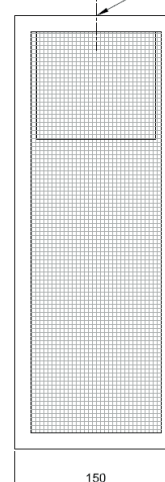

Electrical

Switched .
Battery No
Dimmible Yes
Dimming Range <20% to 100%
Dimming method Phase dim
Supply Frequency 50Hz / 60Hz
Driver/Ballast Voltage 230Vac
Efficacy A

SIDE VIEW